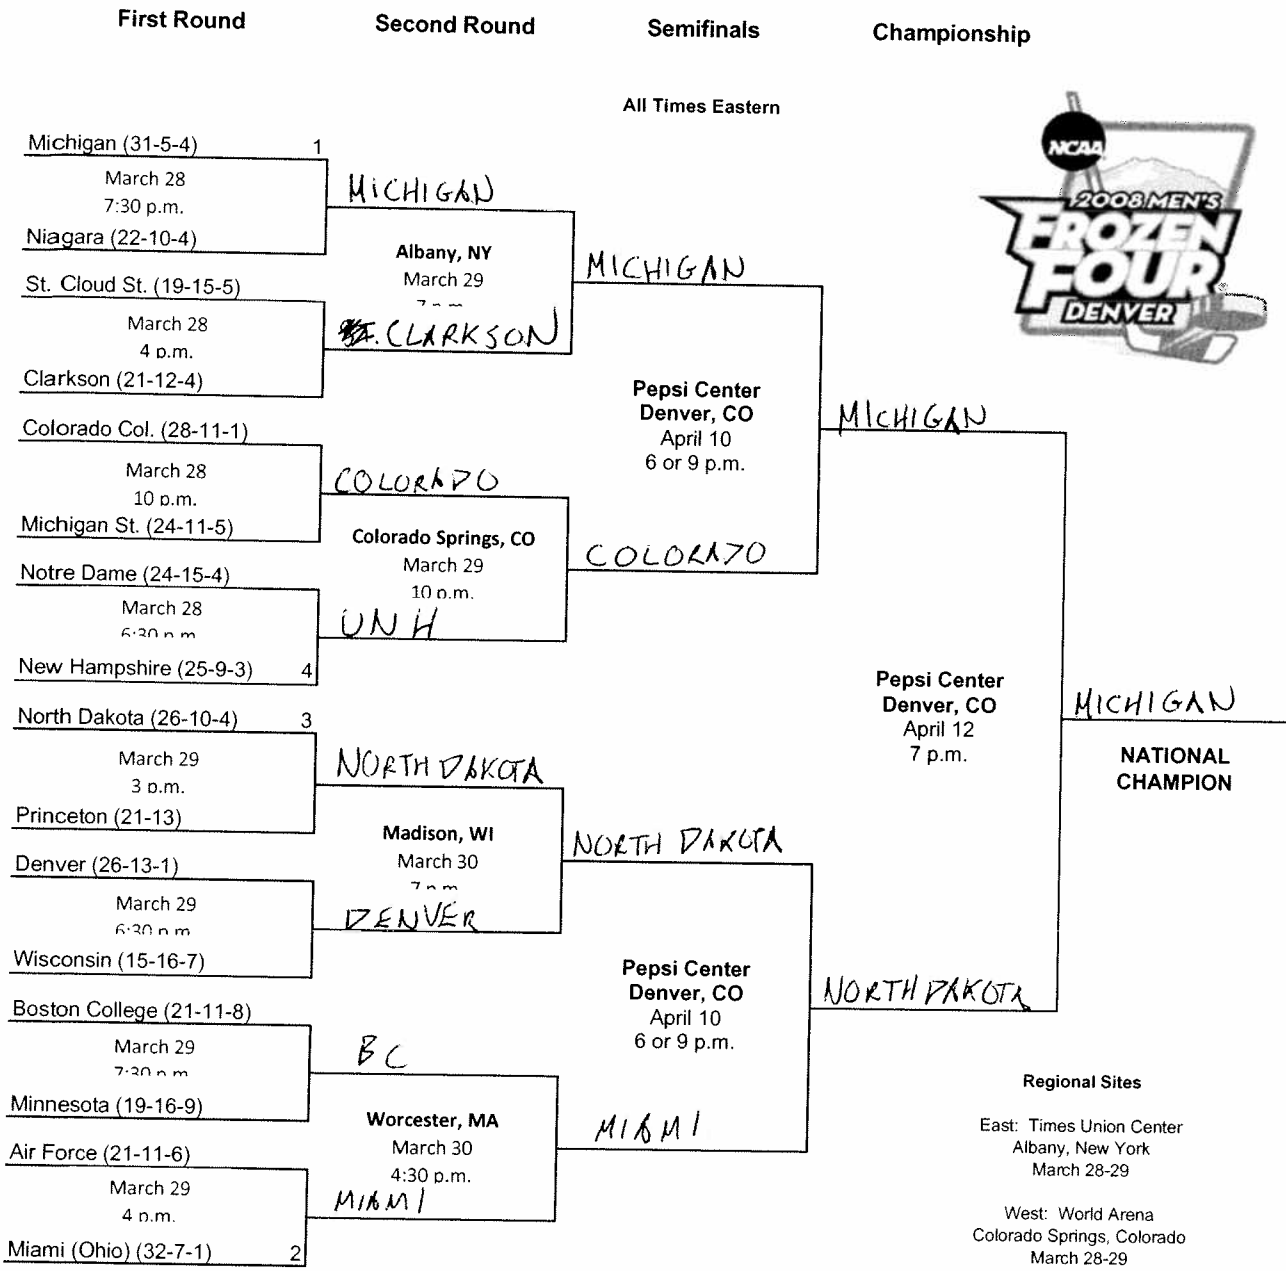

2008 Division I Men's Ice Hockey Championship

www.NCAA.com

HEXTALL454

East Seeds

- Michigan (1)
- St. Cloud St.
- Clarkson
- Niagara

Northeast Seeds

- Miami (Ohio) (2)
- Boston College
- Minnesota
- Air Force

West Seeds

- New Hampshire (4)
- Colorado Col.
- Michigan St.
- Notre Dame

Midwest Seeds

- North Dakota (3)
- Denver
- Wisconsin
- Princeton

Regional Sites

East: Times Union Center
Albany, New York
March 28-29

West: World Arena
Colorado Springs, Colorado
March 28-29

Midwest: Kohl Center
Madison, Wisconsin
March 29-30

Northeast: DCU Center
Worcester, Massachusetts
March 29-30

Overall seeds in parentheses.