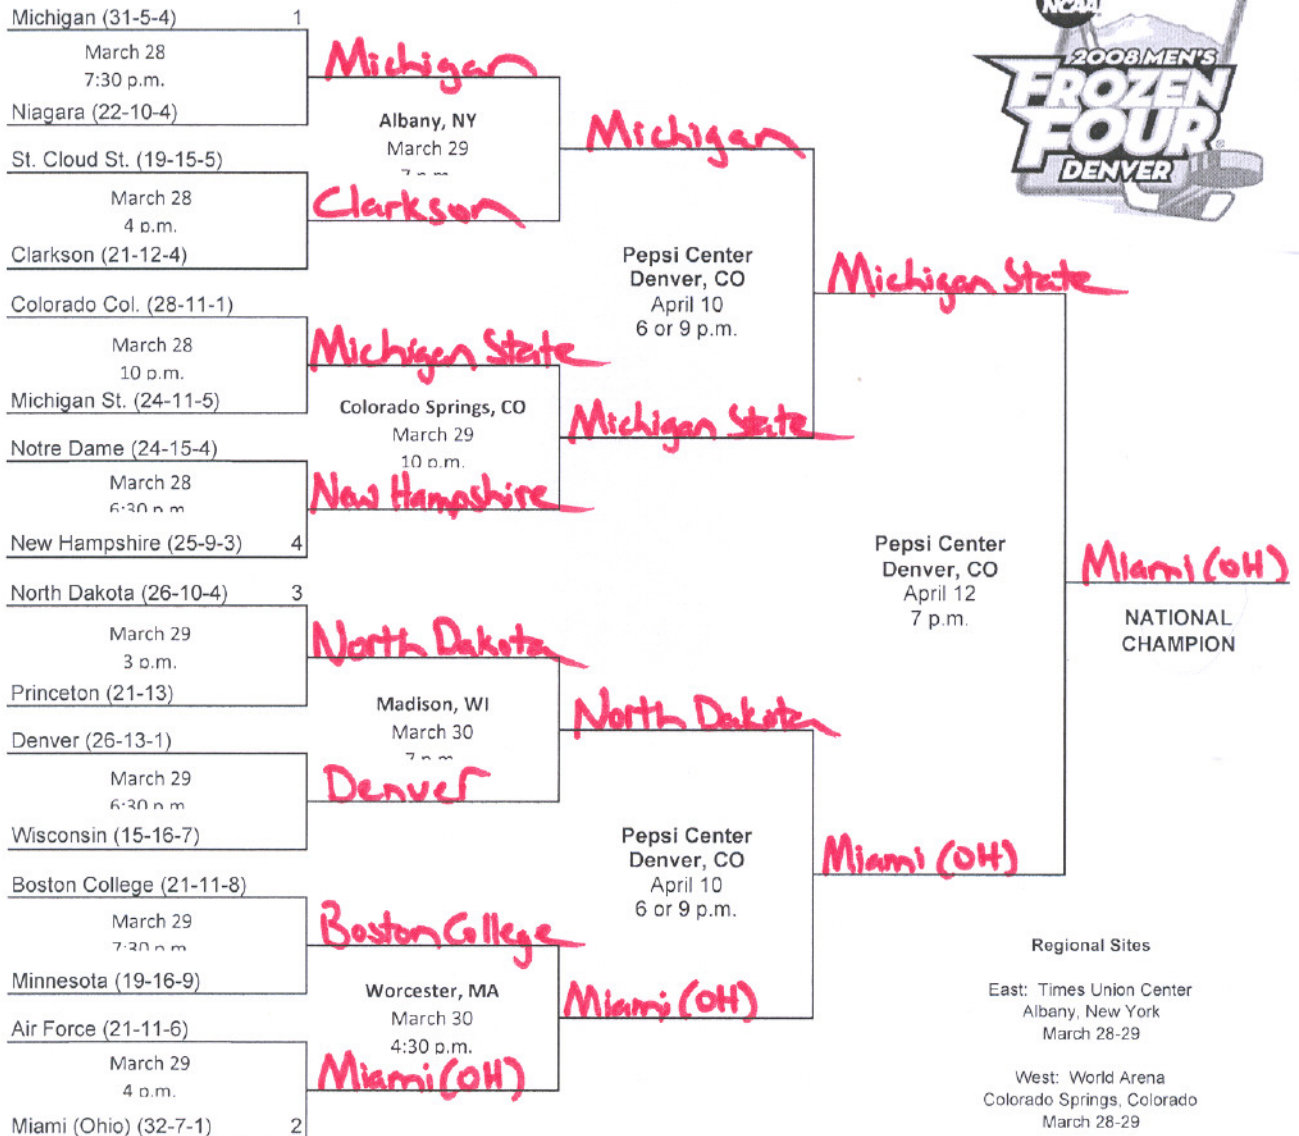

# 2008 Division I Men's Ice Hockey Championship

www.NCAA.com

*RASKOLNIKOV*

**First Round**

**Second Round**

**Semifinals**

**Championship**

All Times Eastern

**East Seeds**

- Michigan (1)
- St. Cloud St.
- Clarkson
- Niagara

**Northeast Seeds**

- Miami (Ohio) (2)
- Boston College
- Minnesota
- Air Force

**West Seeds**

- New Hampshire (4)
- Colorado Col.
- Michigan St.
- Notre Dame

**Midwest Seeds**

- North Dakota (3)
- Denver
- Wisconsin
- Princeton

**Regional Sites**

East: Times Union Center  
Albany, New York  
March 28-29

West: World Arena  
Colorado Springs, Colorado  
March 28-29

Midwest: Kohl Center  
Madison, Wisconsin  
March 29-30

Northeast: DCU Center  
Worcester, Massachusetts  
March 29-30

Overall seeds in parentheses.